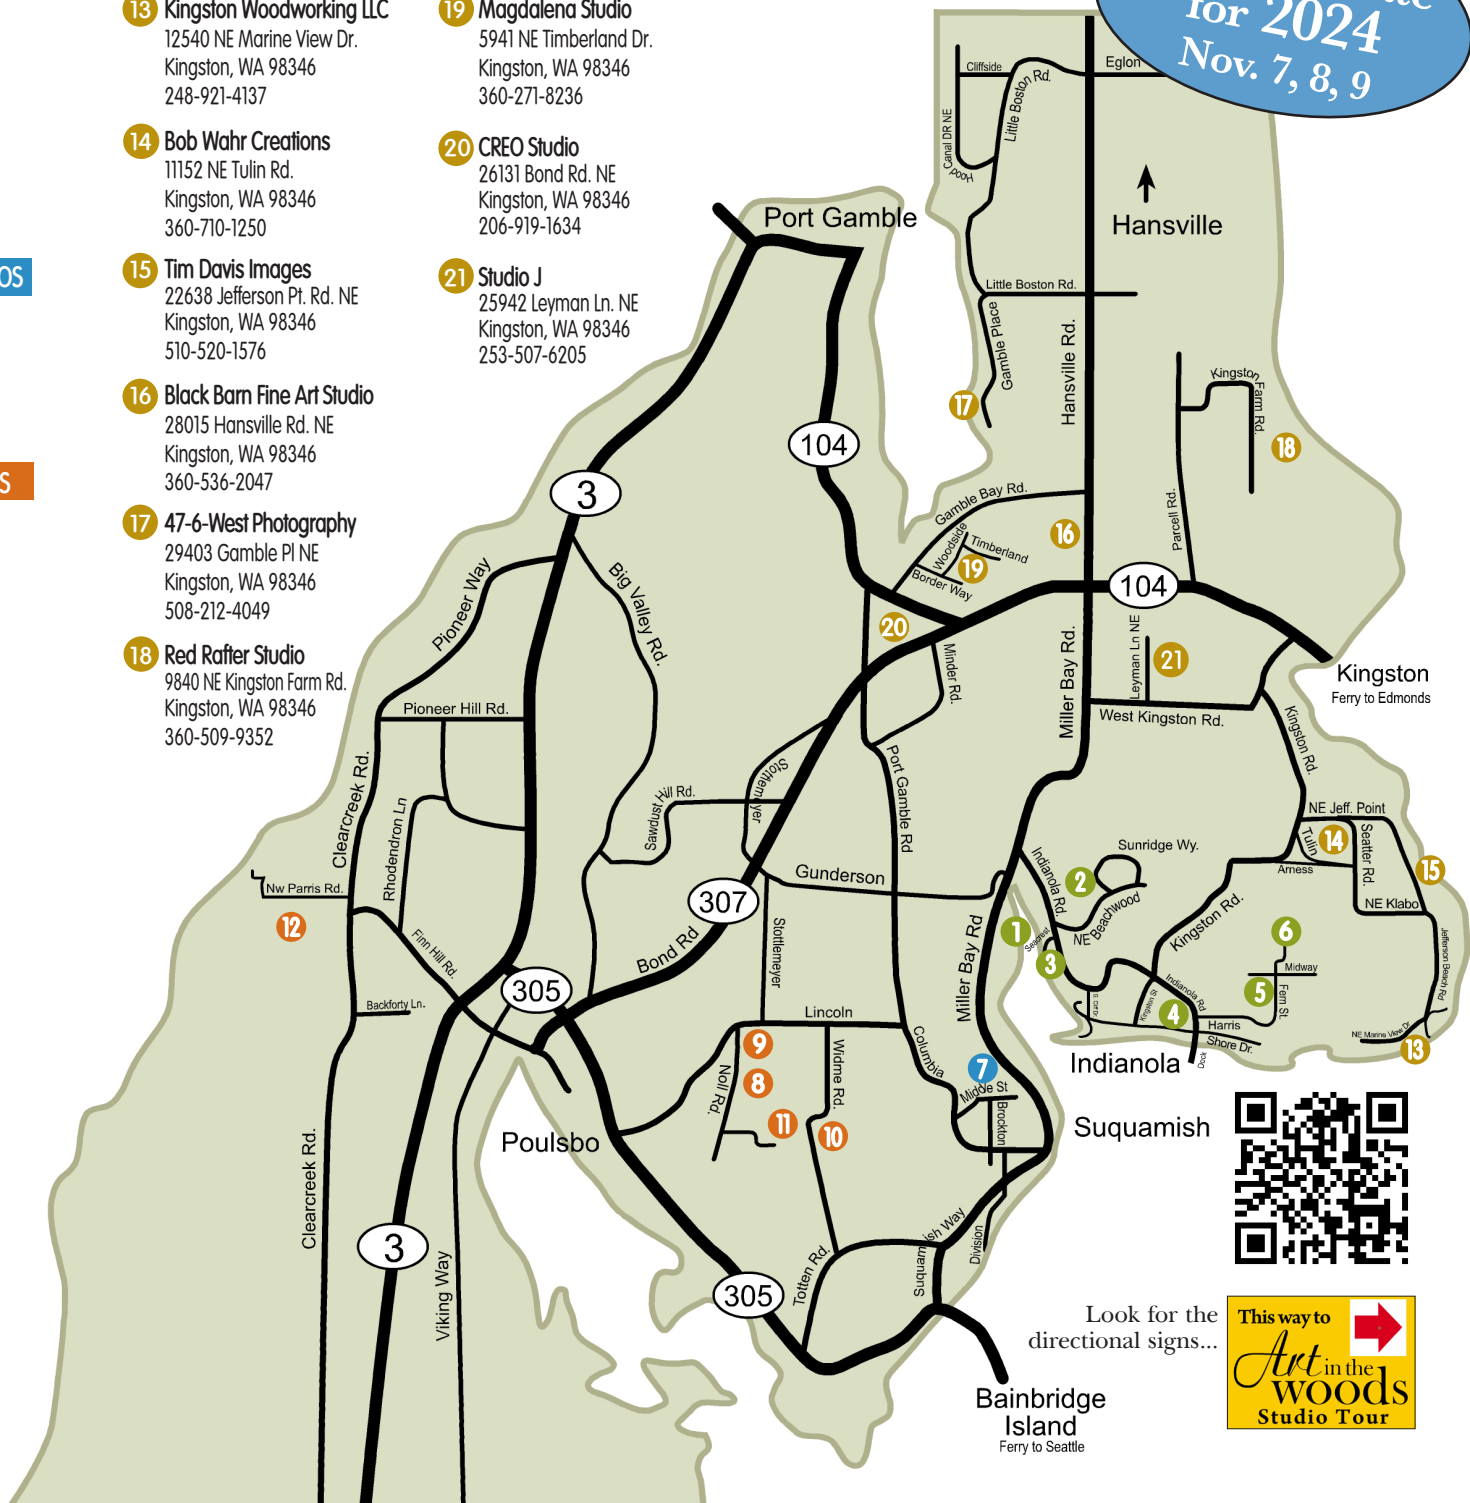

SUQUAMISH AREA STUDIOS

1. 7 **Rosie Creek Studio**
   6421 NE Middle St.
   Suquamish, WA 98392
   360-434-6449

POULSBO AREA STUDIOS

1. 8 **Knowles Studio**
   20432 Noll Rd. NE
   Poulsbo, WA 98370
   360-440-1399
2. 9 **Laeradr Millworks**
   20460 Noll Rd. NE
   Poulsbo, WA 98370
   808-388-6692
3. 10 **S4lti Business Studio**
   19292 Widme Rd. NE
   Poulsbo, WA 98370
   360-930-9533
4. 11 **Rebecca Lynn Studio**
   18740 Noll Rd NE
   Poulsbo, WA 98370
   360-286-1093
5. 12 **Ice House Studio**
   2889 NW Parris Rd.
   Poulsbo, WA 98370
   360-598-5974

KINGSTON AREA STUDIOS

1. 13 **Kingston Woodworking LLC**
   12540 NE Marine View Dr.
   Kingston, WA 98346
   248-921-4137
2. 14 **Bob Wahr Creations**
   11152 NE Tulin Rd.
   Kingston, WA 98346
   360-710-1250
3. 15 **Tim Davis Images**
   22638 Jefferson Pt. Rd. NE
   Kingston, WA 98346
   510-520-1576
4. 16 **Black Barn Fine Art Studio**
   28015 Hansville Rd. NE
   Kingston, WA 98346
   360-536-2047
5. 17 **47-6-West Photography**
   29403 Gamble Pl NE
   Kingston, WA 98346
   508-212-4049
6. 18 **Red Rafter Studio**
   9840 NE Kingston Farm Rd.
   Kingston, WA 98346
   360-509-9352
7. 19 **Magdalena Studio**
   5941 NE Timberland Dr.
   Kingston, WA 98346
   360-271-8236
8. 20 **CREO Studio**
   26131 Bond Rd. NE
   Kingston, WA 98346
   206-919-1634
9. 21 **Studio J**
   25942 Leyman Ln. NE
   Kingston, WA 98346
   253-507-6205

The Cultural Arts Foundation NW, a non-profit organization since 1985, has been dedicated to encouraging the arts, furthering creative potential, and involving the community in the enjoyment and appreciation of the arts in Kitsap County.

PO Box 291, Poulsbo, WA 98370
360-697-6342 www.CAFNW.org

Look for the directional signs...